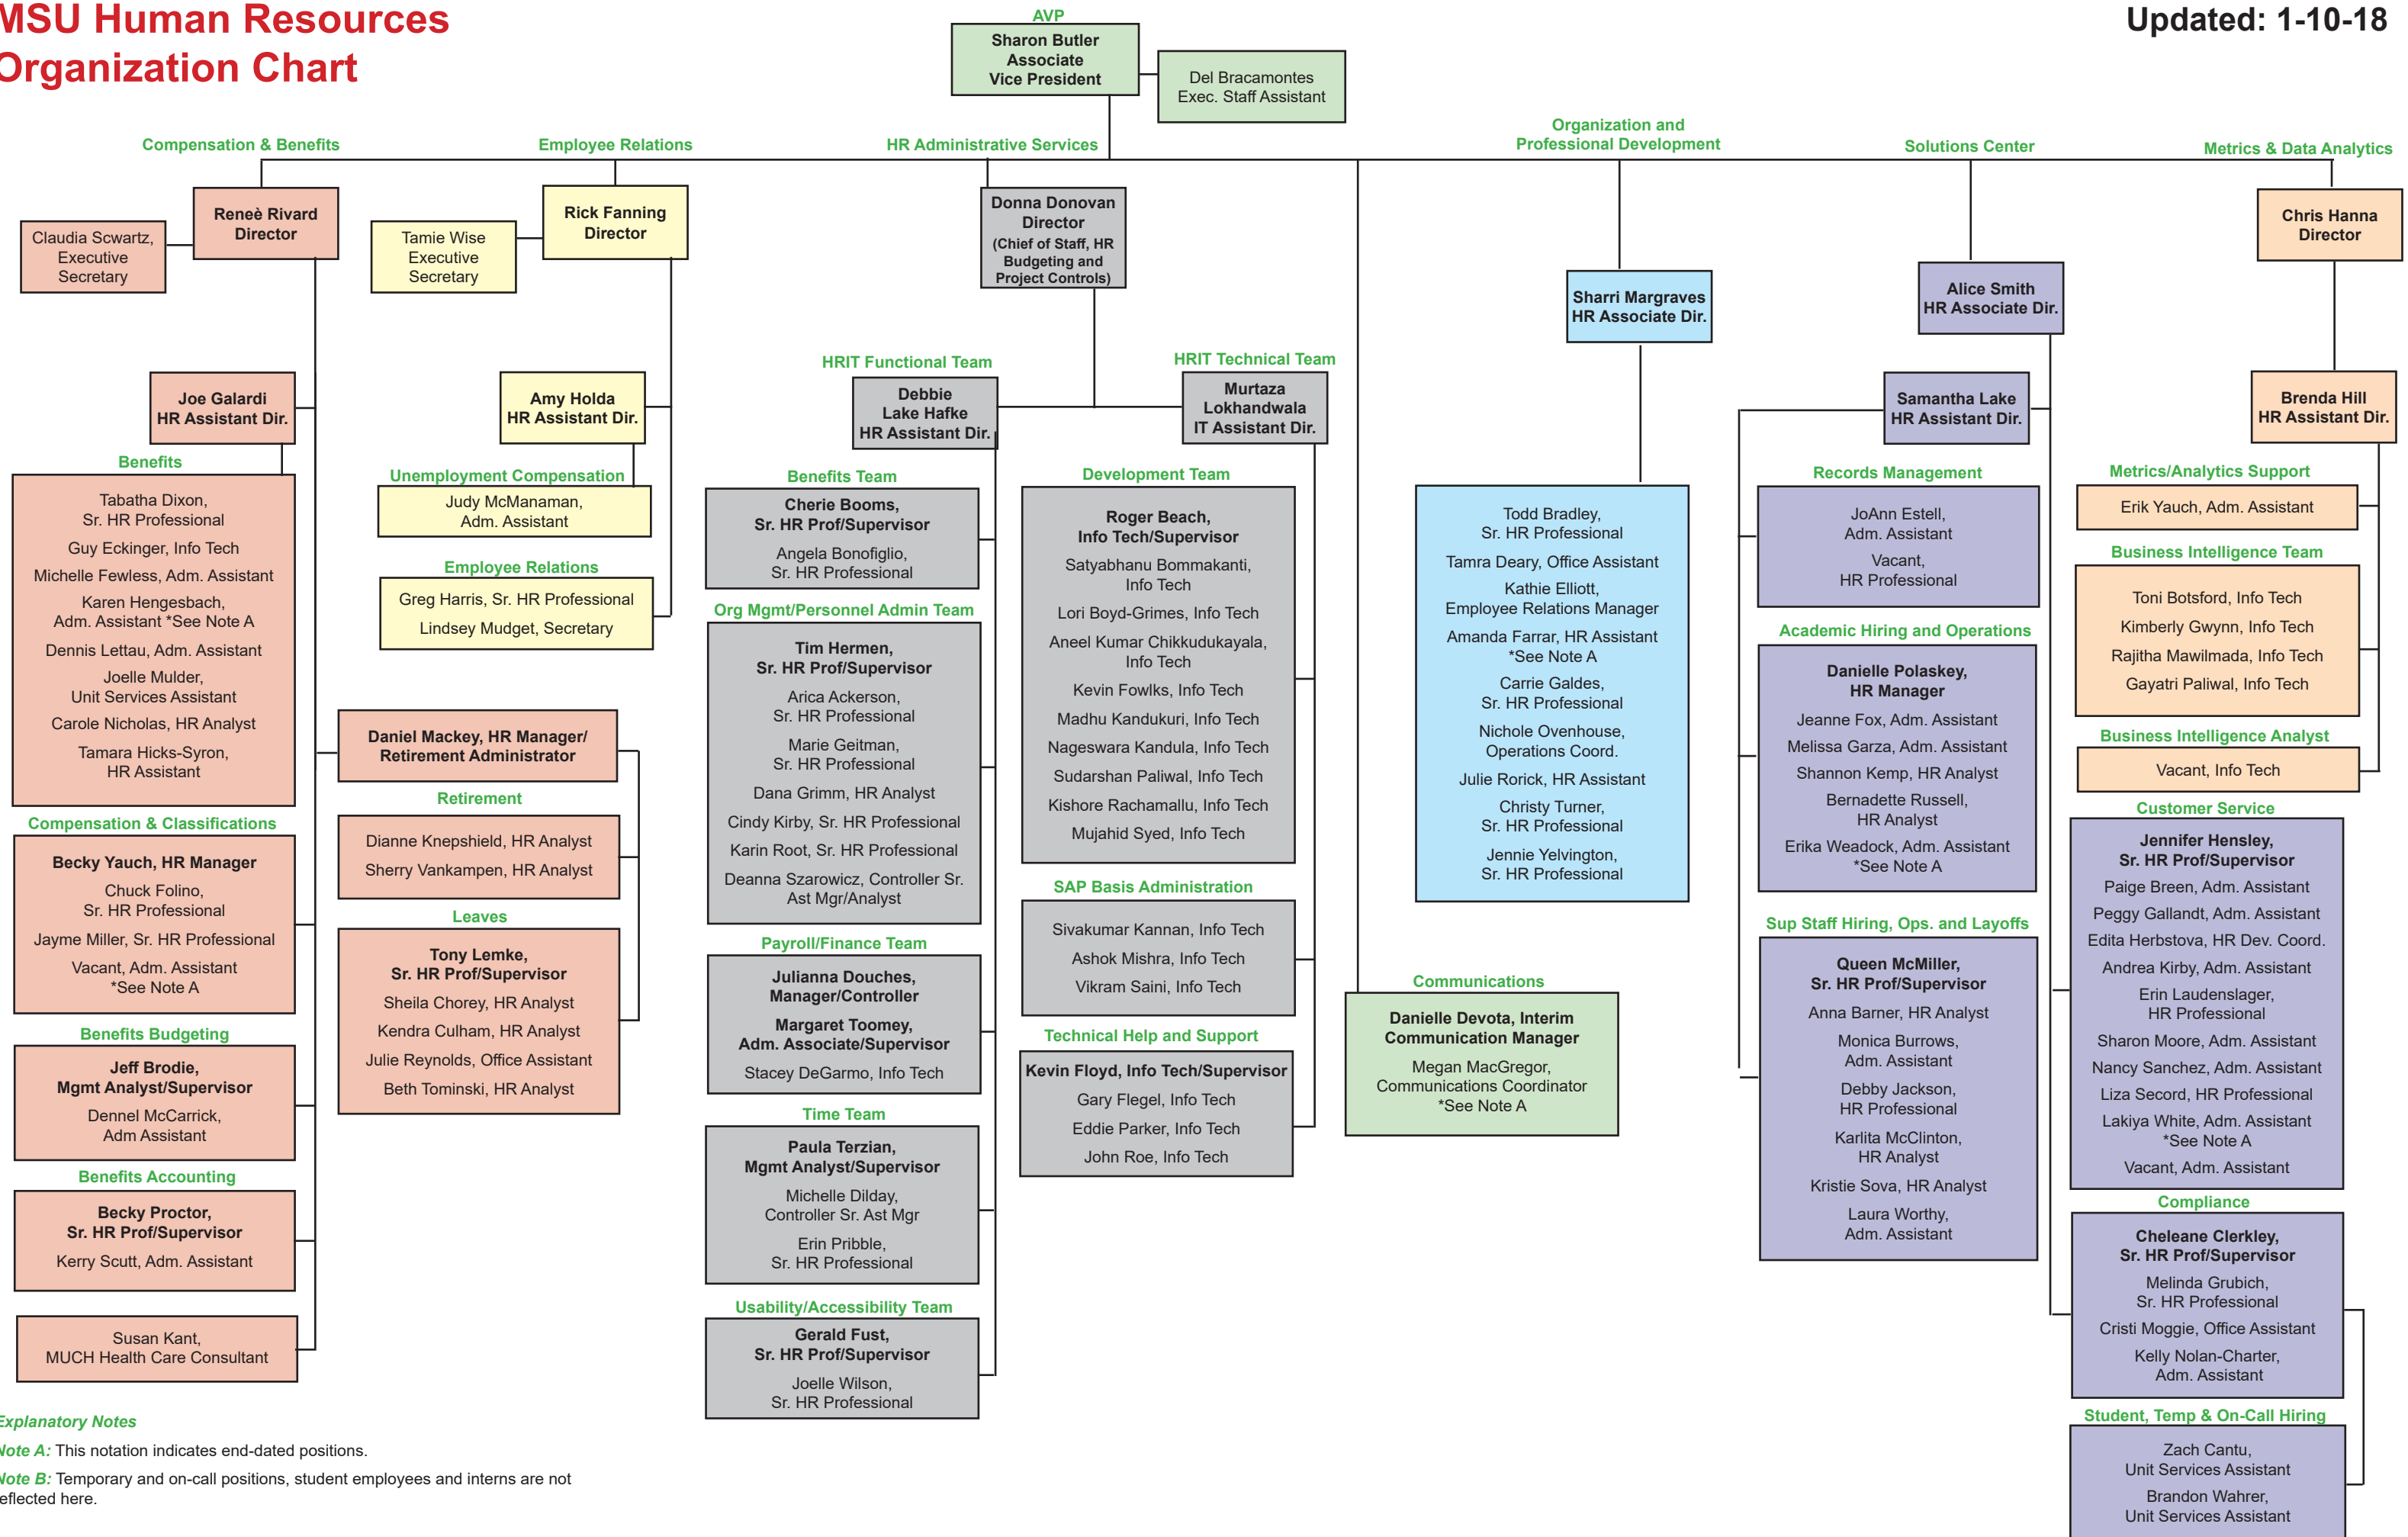

# MSU Human Resources Organization Chart

Updated: 1-10-18

**Explanatory Notes**  
**Note A:** This notation indicates end-dated positions.  
**Note B:** Temporary and on-call positions, student employees and interns are not reflected here.