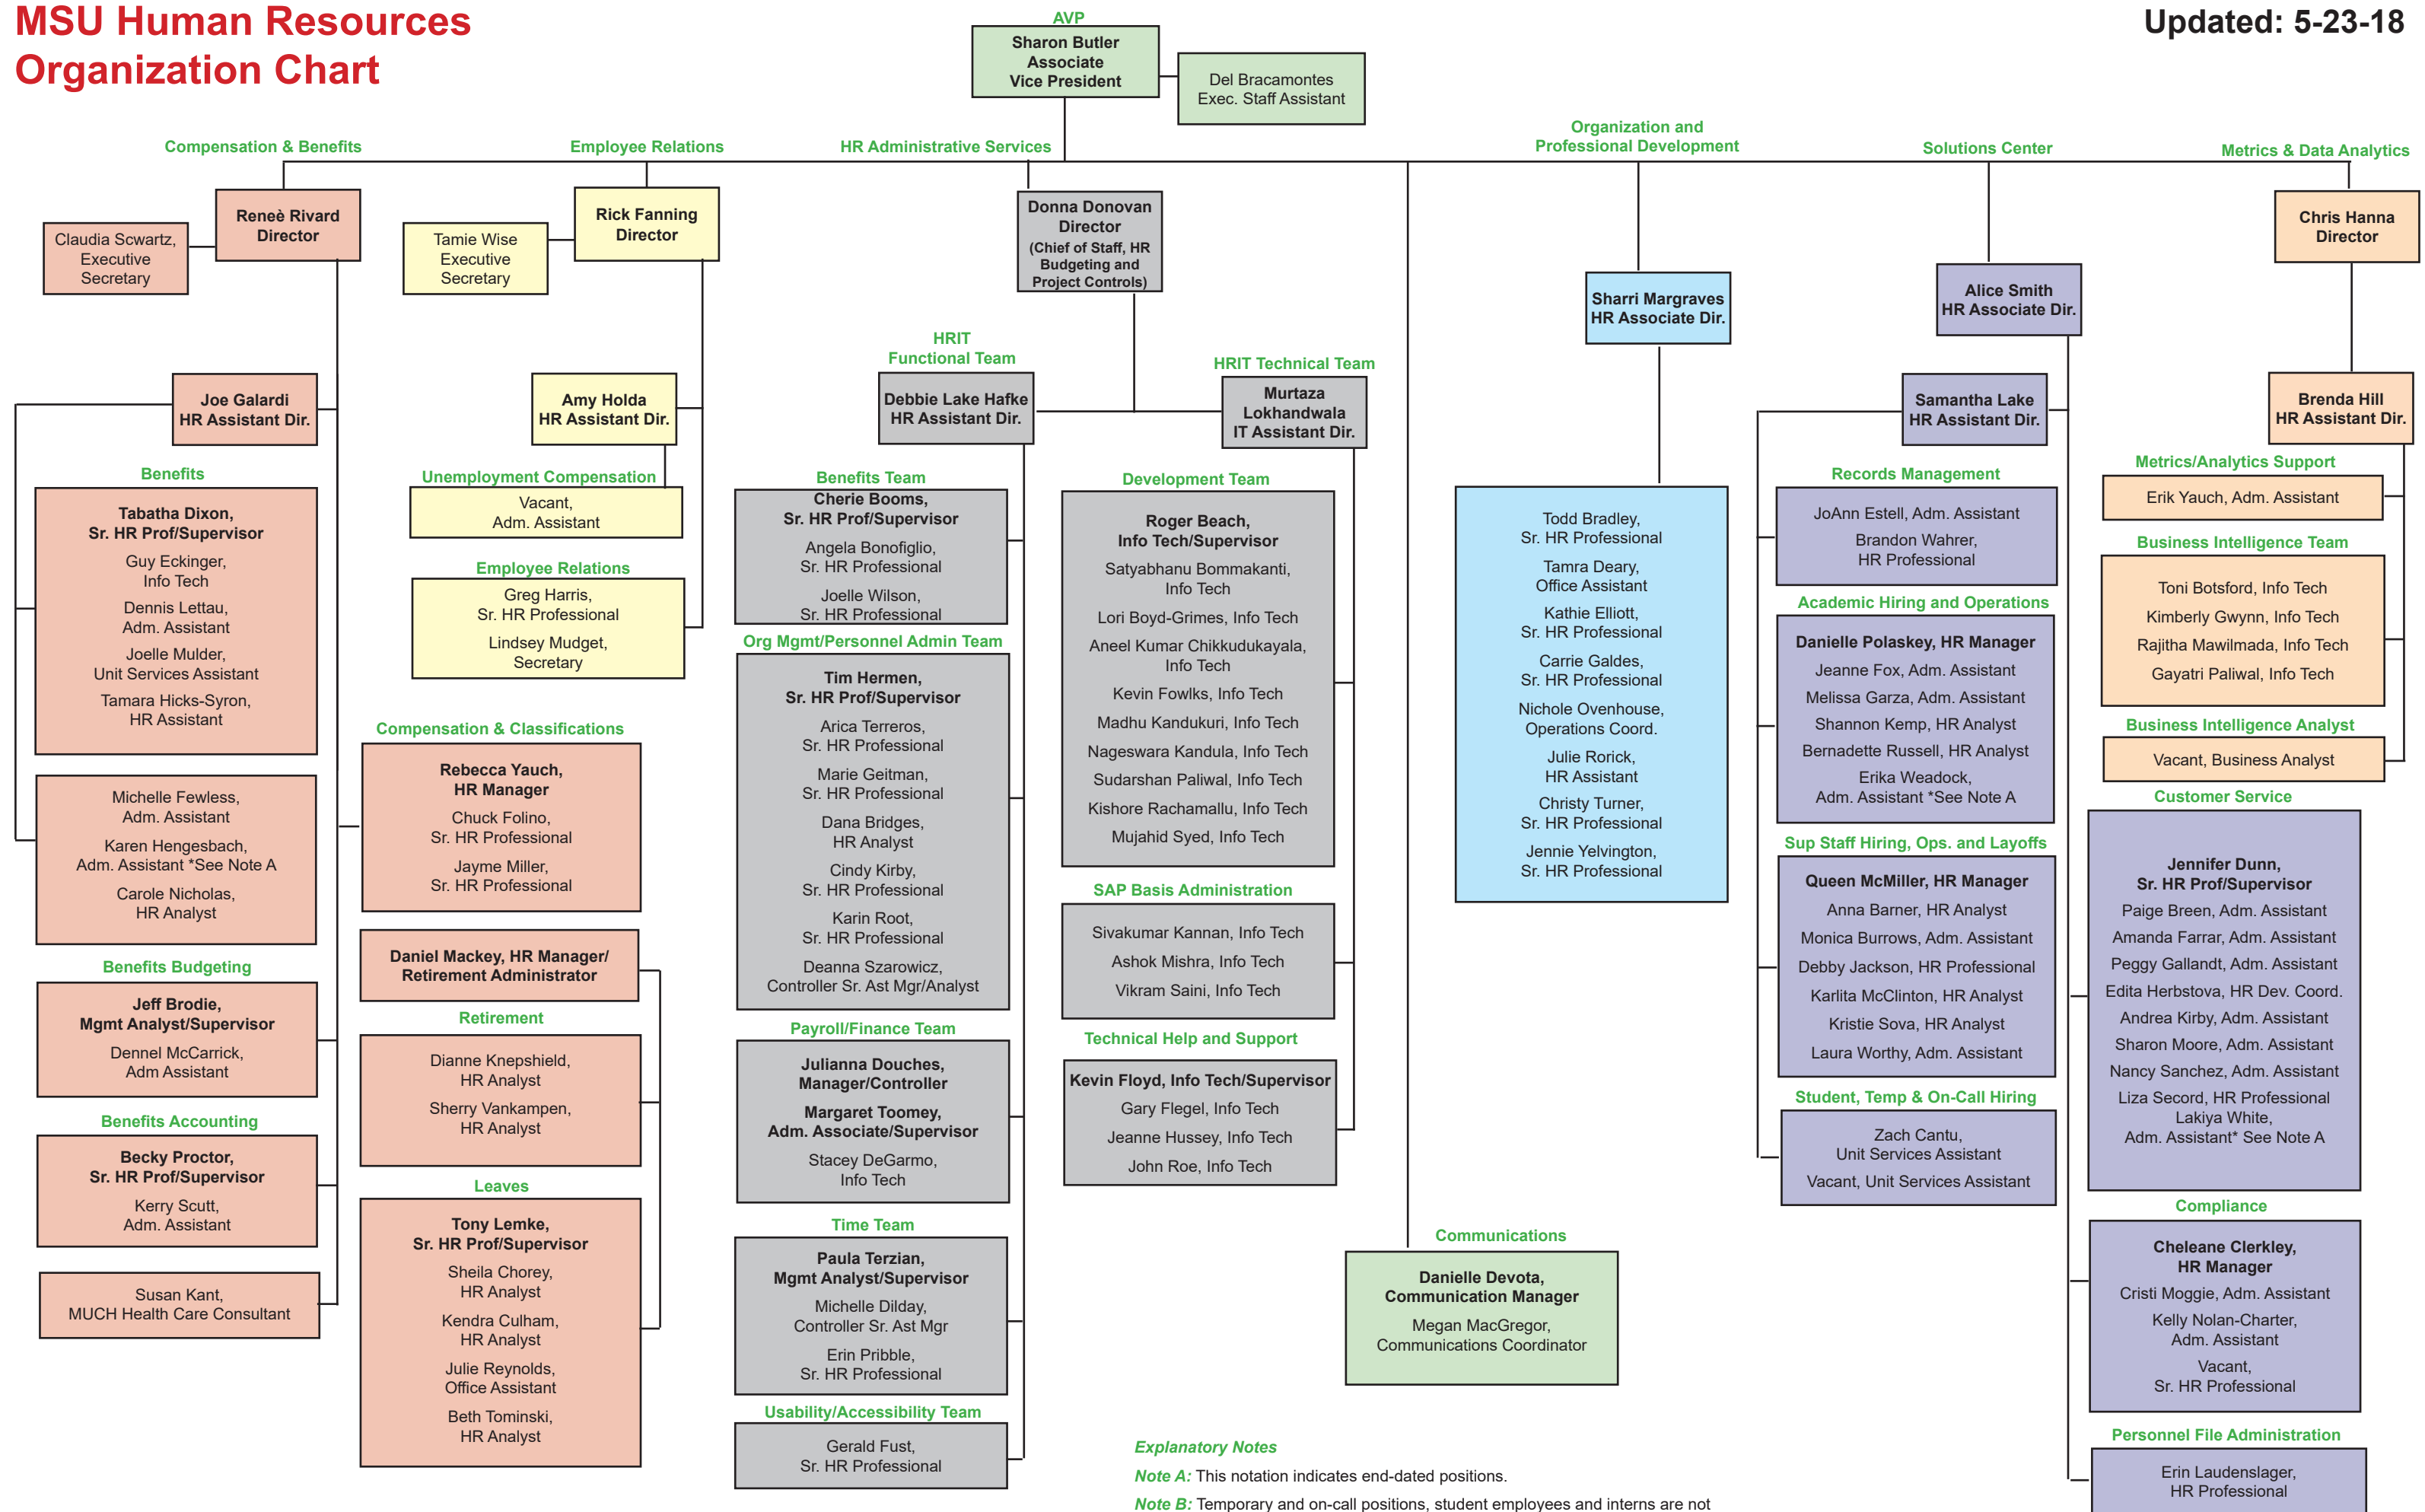

MSU Human Resources Organization Chart

Updated: 5-23-18

Explanatory Notes

Note A: This notation indicates end-dated positions.

Note B: Temporary and on-call positions, student employees and interns are not reflected here.